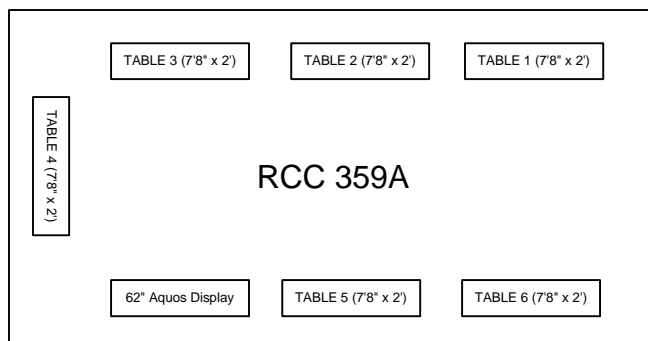

# Tradeshaw Room and Table Layout

Table #	Company	Contact	Description
357-1	Tandberg	Terry Allison	
357-2	Panasonic	Keith Barrow	
357-3	Belden	Joe Spilotro	
357-4	FP Digital	John Dannenbaum	
357-5	BSE	John Walling	
357-6	Miranda	Roy Folkman	internet req'd
357-7	Ward Beck	Michael Jordan	