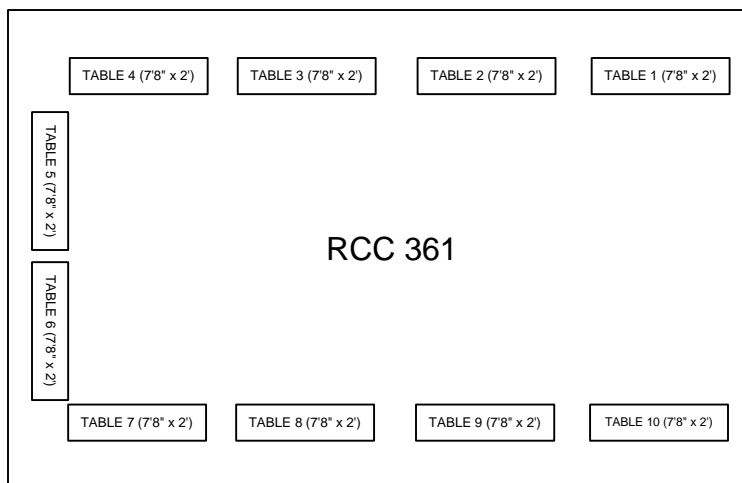

Table #	Company	Contact	Description
360-1	Capella	Gord Langdon	
360-2	Orad	Rick Norris	
360-3	Ineoquest	Dale Poirier	internet req'd
360-4	Ineoquest		internet req'd
360-5	Grass Valley	Ed Labanowicz	
360-6	Quantel	Mark Northeast	
360-7	DSC Labs	Michael Wiegand	
360-8	Evertz	Nancy Parrish	
360-9	Ross	Scott Bowditch	
360-10	Ross