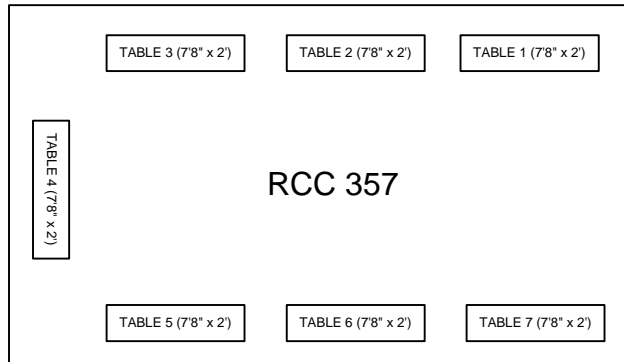

# Tradeshaw Room and Table Layout

Table #	Company	Contact	Description
357-1	Tandberg	Terry Allison	
357-2	Panasonic	Keith Barrow	
357-3	Belden	Joe Spilotro	
357-4	FP Digital	John Dannenbaum	
357-5	BSE	John Walling	
357-6	Miranda	Roy Folkman	internet req'd
357-7	Ward Beck	Michael Jordan	