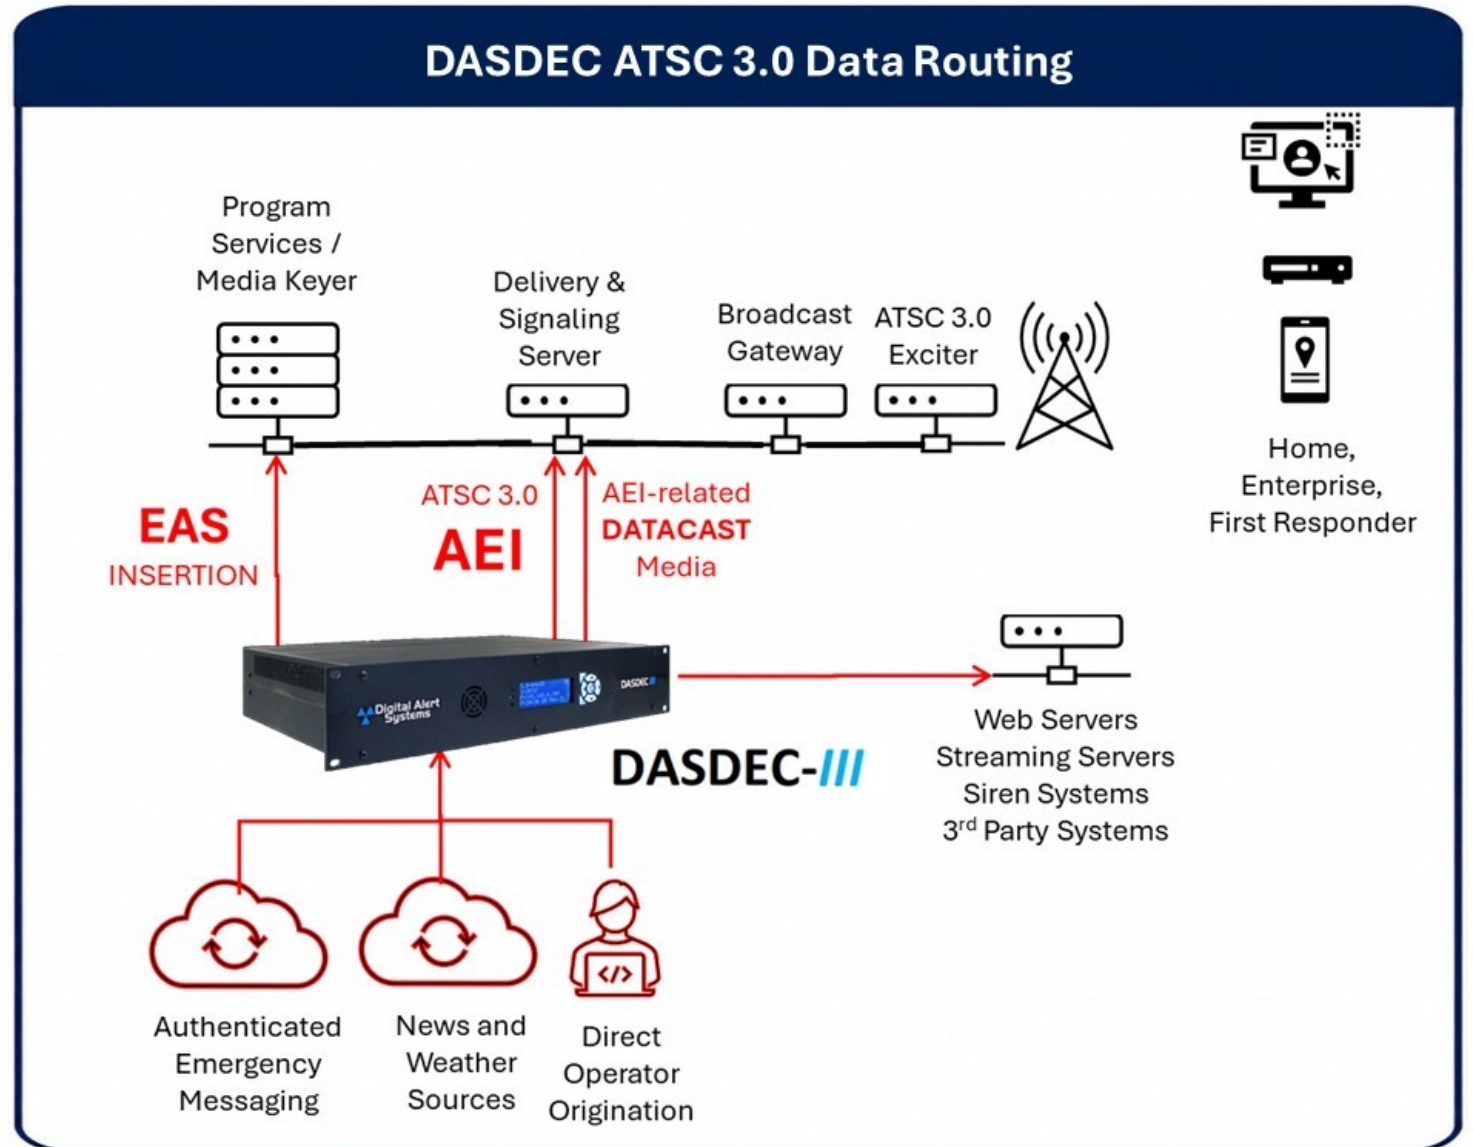

Station Workflow

Station Workflow With Newsroom

Station Workflow -- DASDEC

Manages both EAS and AEI

EAS – the bell-ringer, for the most urgent and required alerts.

- ✓ Standard program stream insertion to CG/Media Keyer.

AEI – an app-based service with expanded info, multimedia, local targeting, and multiple languages. *The full story.*

- ✓ AEI and multimedia delivery to the ATSC 3.0 delivery system.
- ✓ Outputs to 3rd party systems.