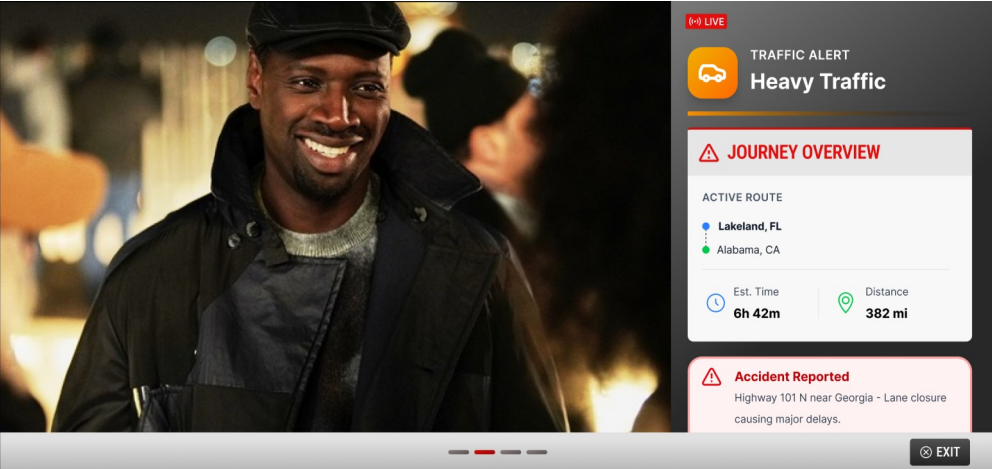

Mobile UI/UX