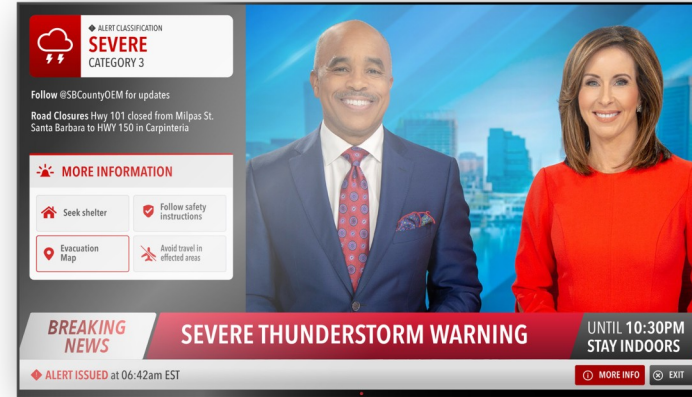

 **MORE INFO**  **EXIT**

Alert Flow

INITIAL ALERT

COLLAPSED ALERT VIEW

MORE INFORMATION

EVACUATION MAP
(EXAMPLE INTERACTIVITY)

Mobile UI/UX

Mobile UI/UX