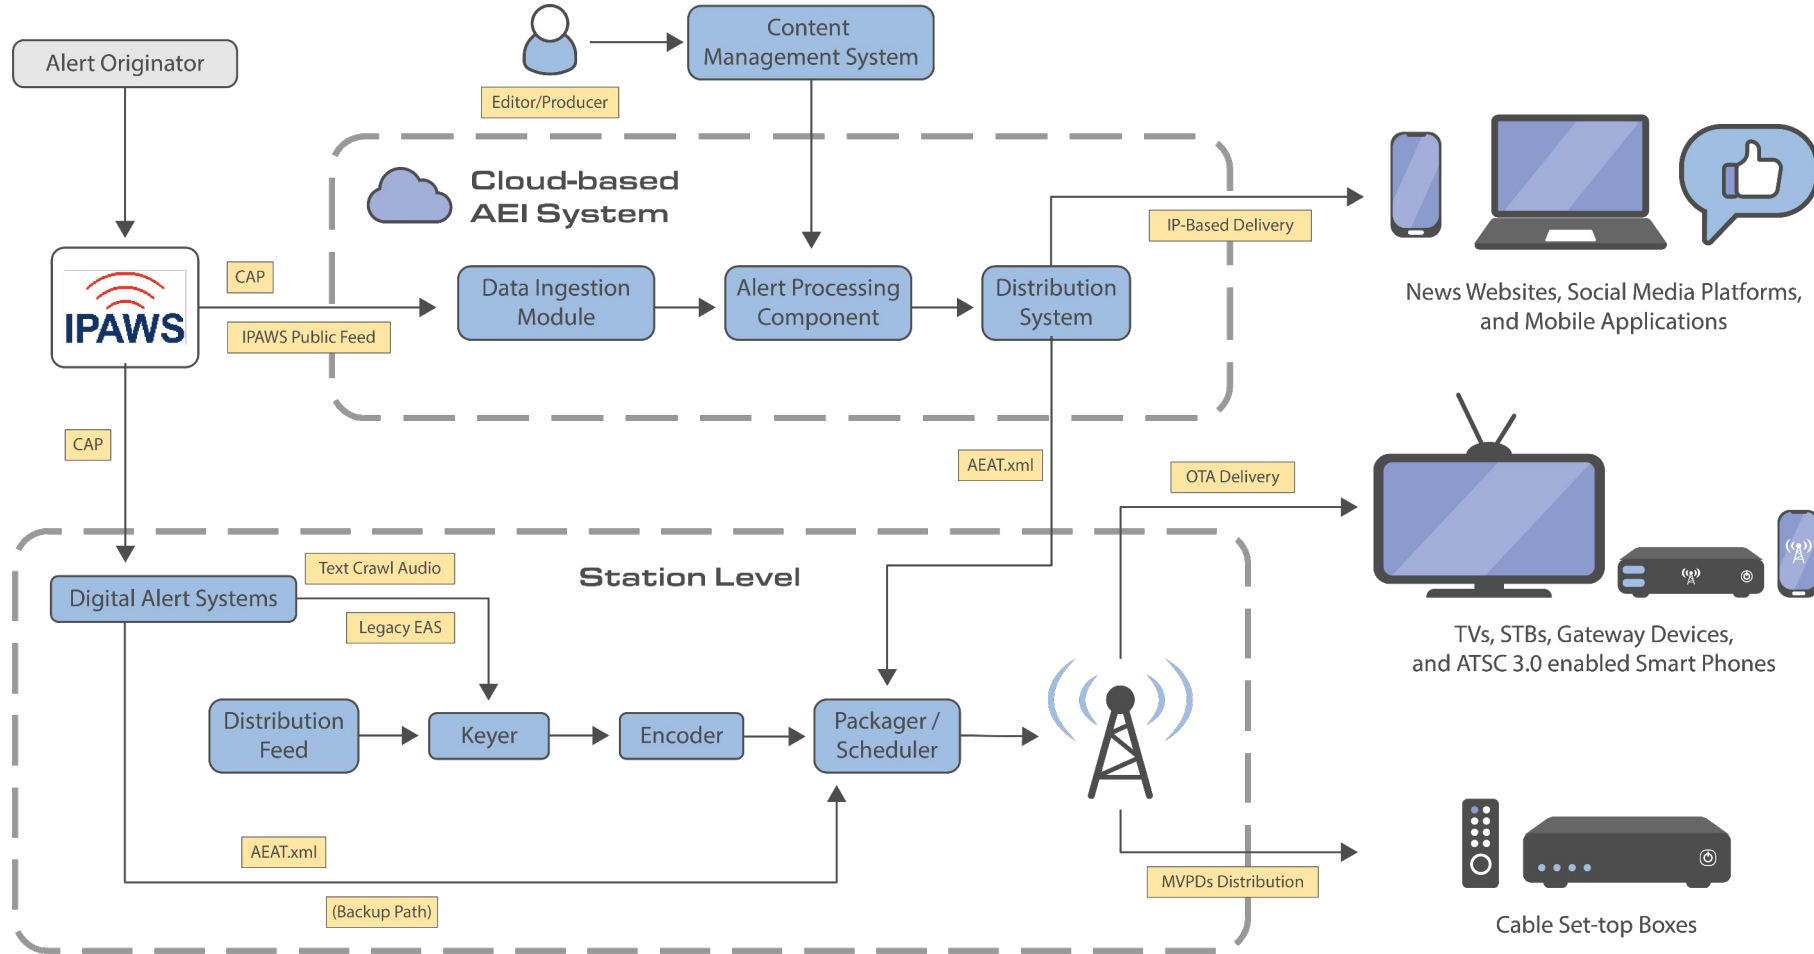

 **MORE INFO**  **EXIT**

Alert Flow

INITIAL ALERT

COLLAPSED ALERT VIEW

MORE INFORMATION

EVACUATION MAP
(EXAMPLE INTERACTIVITY)

Mobile UI/UX

Mobile UI/UX

Station Workflow

Station Workflow With Newsroom

Station Workflow -- DASDEC

Manages both EAS and AEI

EAS – the bell-ringer, for the most urgent and required alerts.

- ✓ Standard program stream insertion to CG/Media Keyer.

AEI – an app-based service with expanded info, multimedia, local targeting, and multiple languages. *The full story.*

- ✓ AEI and multimedia delivery to the ATSC 3.0 delivery system.
- ✓ Outputs to 3rd party systems.