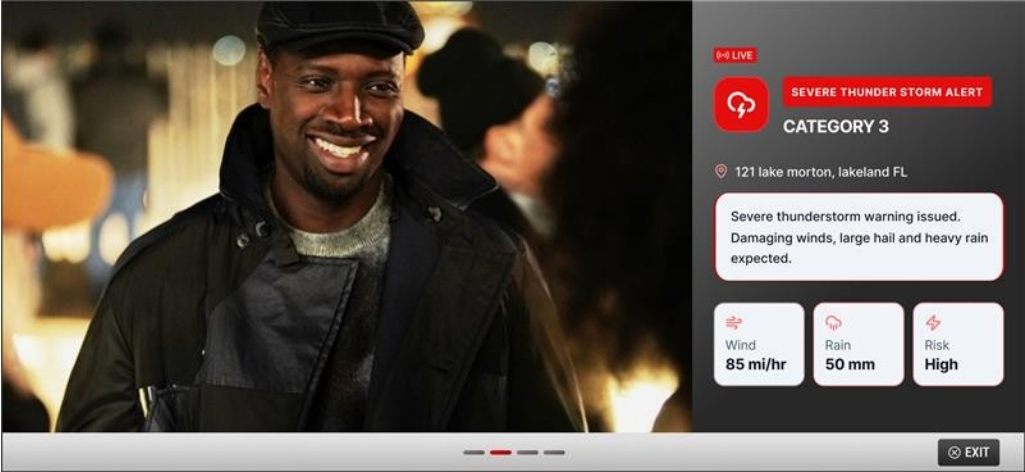

Mobile UI/UX