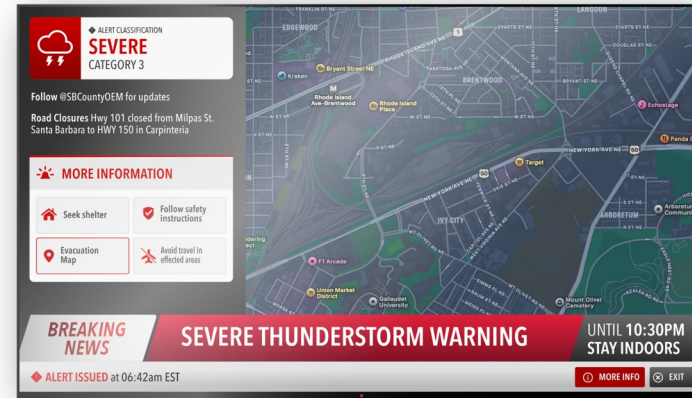

 **MORE INFORMATION**

 Symptoms and first aid	 Contact and more information
 Hazmat location and plume	 Hospital locations and wait times

BREAKING NEWS

HAZMAT ALERT: AMONIA GAS LEAK

SHELTER IN PLACE

 **SHELTER IN PLACE** issued at 12:36pm EST. Remain indoors. Close all windows and doors.

 **MORE INFO**  **EXIT**

Alert Flow

INITIAL ALERT

COLLAPSED ALERT VIEW

MORE INFORMATION

EVACUATION MAP
(EXAMPLE INTERACTIVITY)

Mobile UI/UX

Mobile UI/UX