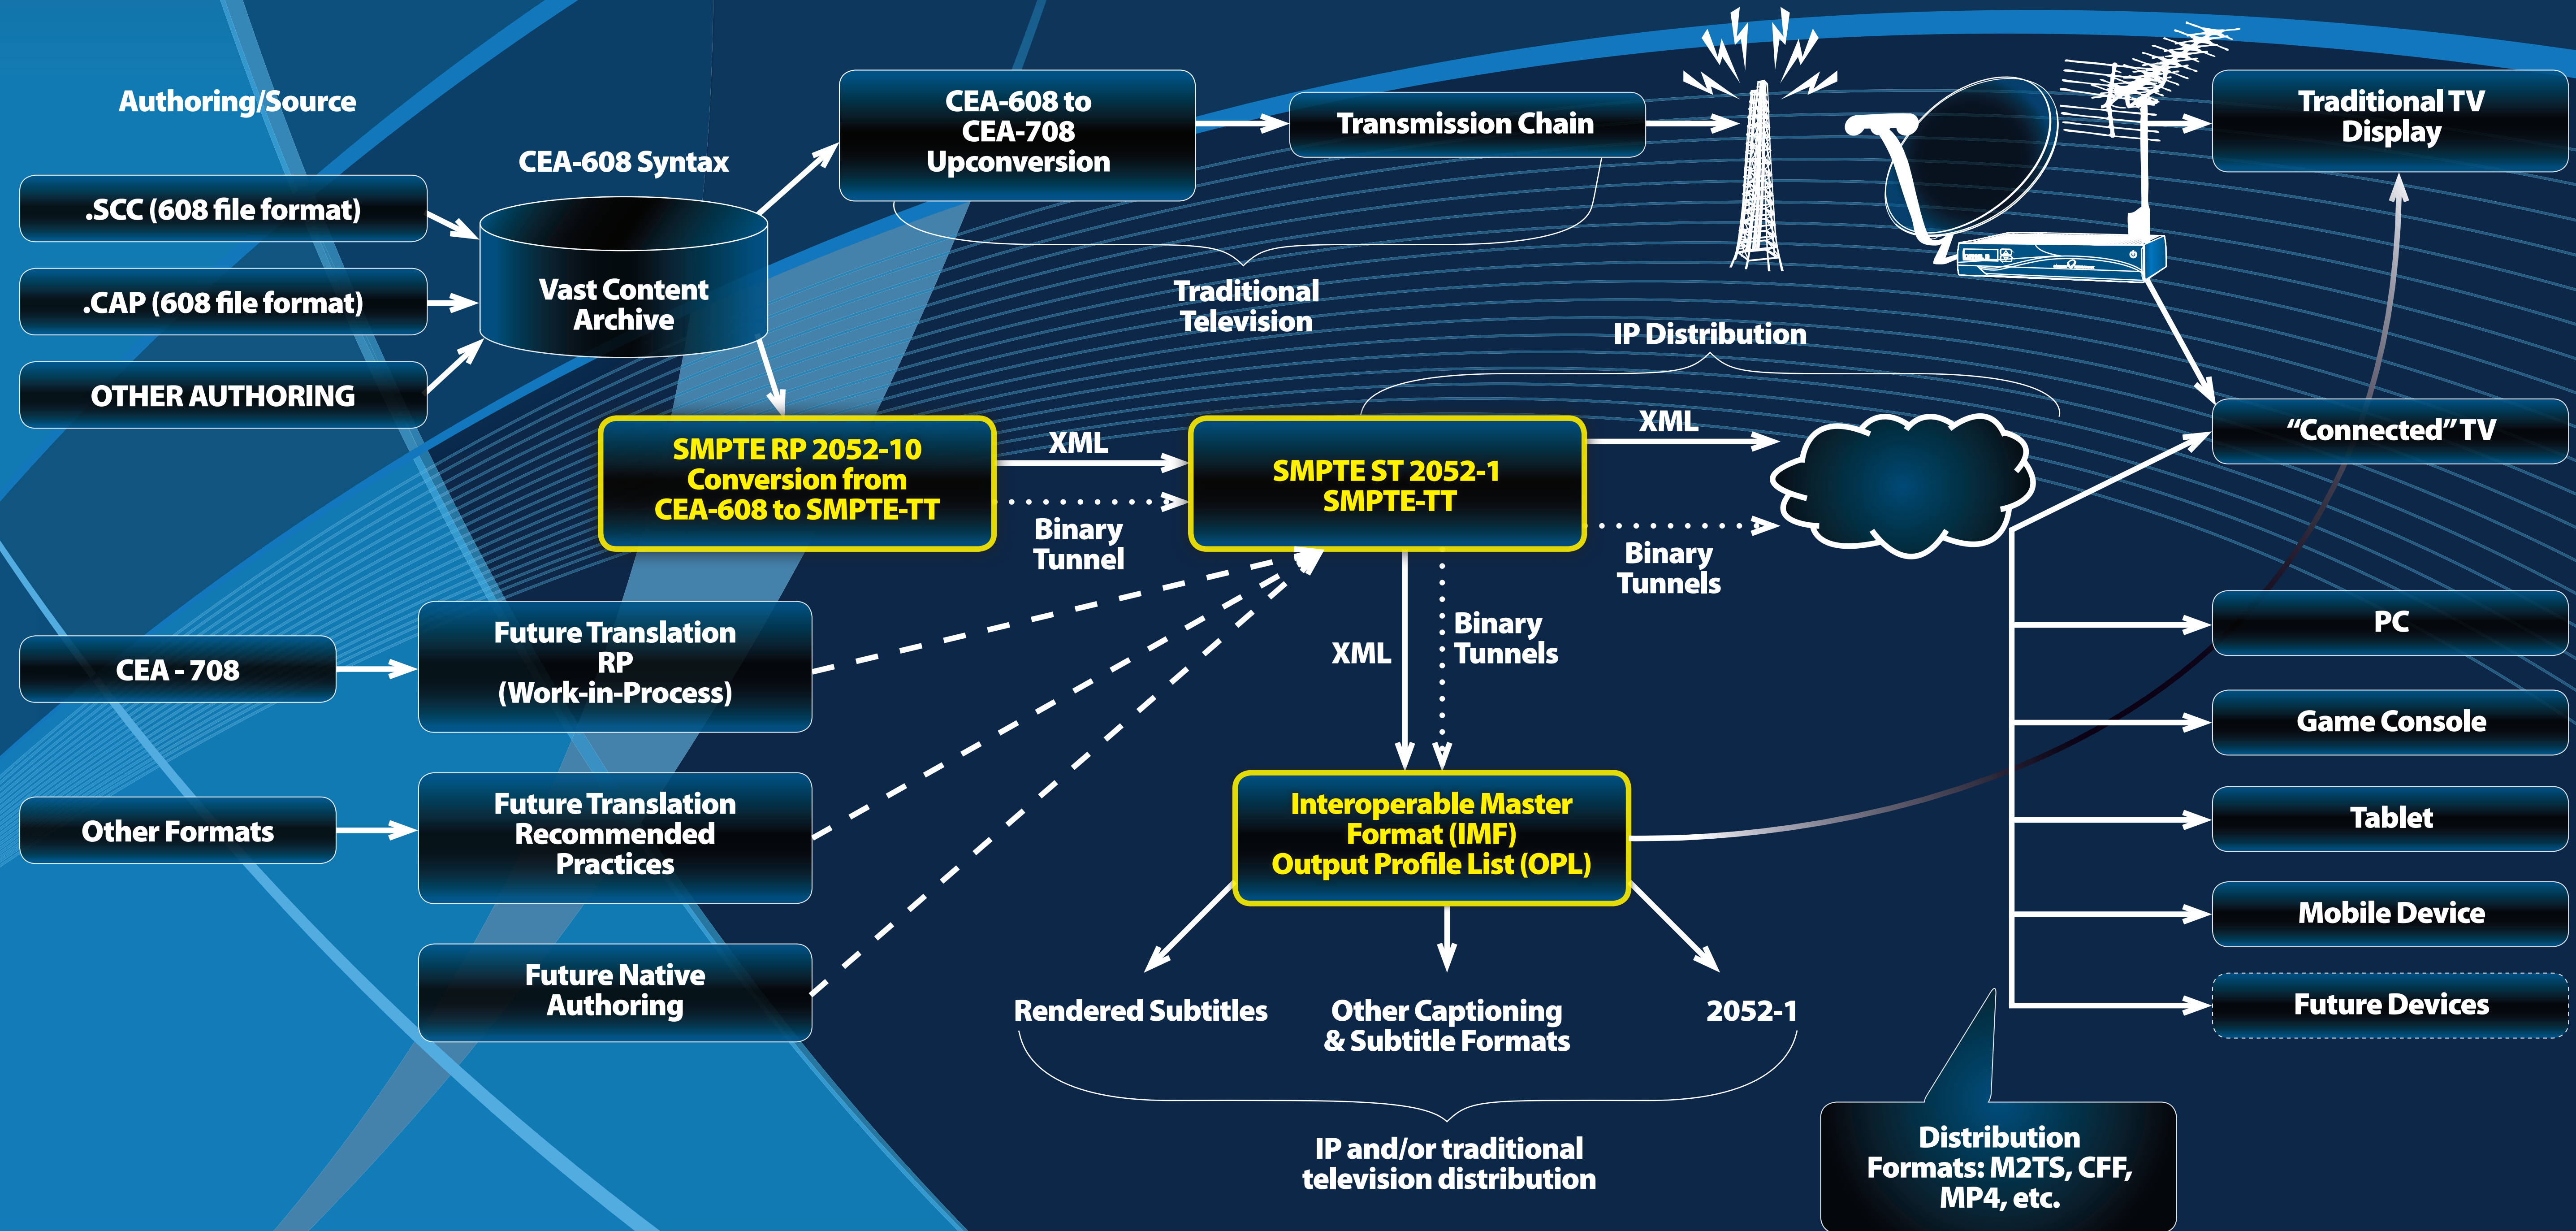

SMPTE 2052 CAPTION FLOW

SMPTE Timed Text is the key to making Internet video accessible to the deaf and hard of hearing. It has been adopted by the Federal Communications Commission as a safe harbor interchange and delivery format. This diagram shows the many workflows supported.

SMPTE is the preeminent standards development body in the motion imaging and media industry. SMPTE Standards help the industry make the connection between the development of key media technologies and the business drivers that facilitate interoperability and industry growth. Join the SMPTE standards process and participate in the development of future standards. To learn more about SMPTE Standards Committees go to <https://www.smpte.org/standards/engineering-committees>.